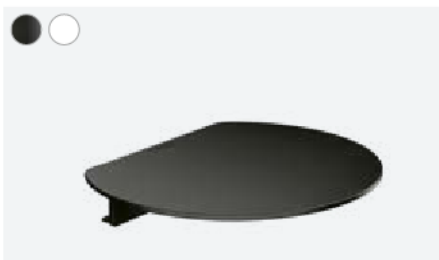

WallStoris
 Wall bar 50 cm
 # 27902, -670, -700
 Wall bar 70 cm (not shown)
 # 27904, -670, -700

Available from 04/2022

WallStoris
 Towel hook wide
 # 27914, -670, -700

Available from 04/2022

WallStoris
 Towel hook slim
 # 27929, -670, -700

Available from 04/2022

WallStoris
 Storage basket deep
 # 27912, -670, -700

Available from 04/2022

WallStoris
 Storage basket
 # 27913, -670, -700

Available from 04/2022

WallStoris
 Cover for storage basket
 # 27925, -670, -700

Available from 04/2022

WallStoris
 Shelf
 # 27915, -670, -700

Available from 04/2022

WallStoris
 Tumbler
 # 27921, -670, -700

Available from 04/2022

WallStoris
 Squeegee
 # 27916, -670, -700

Available from 04/2022