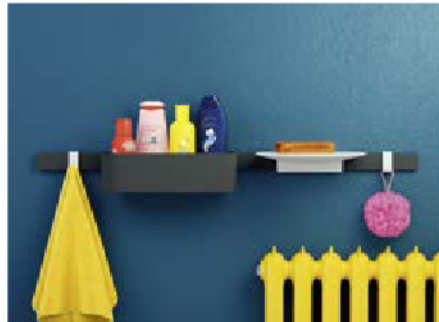

Your customers, their wall

WallStoris NEW

Safe, easy installation: The strips can be glued on then removed when needed, leaving no residue. They can also be screwed on. The modules simply click into place.

Intelligent storage system: A bar with modular accessories and an infinite number of combinations.

Perfect for the bathroom: Thanks to the in-built drain, the container collects no water. WallStoris is also dishwasher safe.

Advantages and benefits

- A flexible, modern storage system with almost infinite combinations
- High-quality bars in two lengths (50, 70 cm) and two surfaces (matt black and matt white)
- Perfect for wet environments: thanks to the integrated drain no water collects in the containers or racks
- Easy assembly: either with screws or simply stuck to the wall, so that the bar can be removed later without leaving any residue.