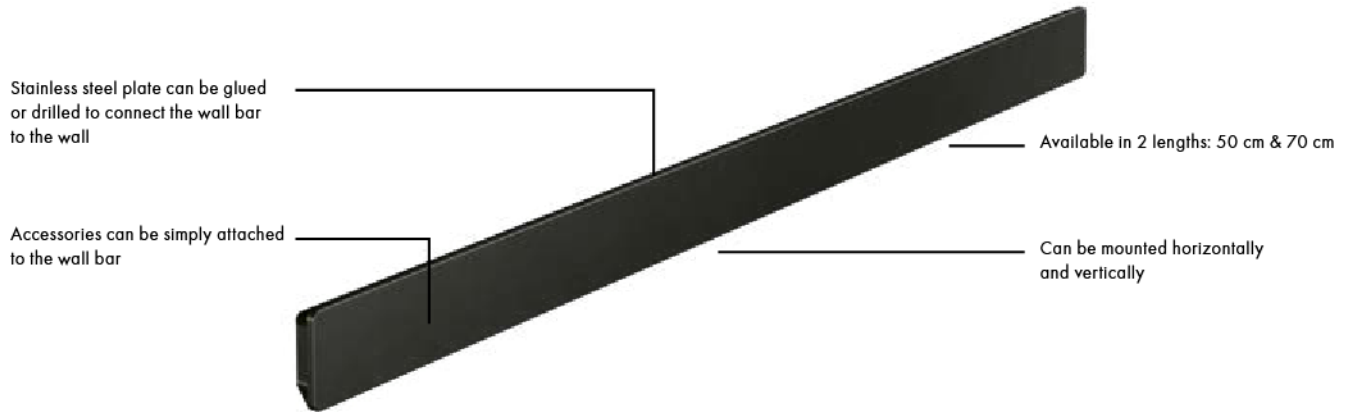

Your customers, their wall

WallStoris NEW

Safe, easy installation: The strips can be glued on then removed when needed, leaving no residue. They can also be screwed on. The modules simply click into place.

Intelligent storage system: A bar with modular accessories and an infinite number of combinations.

Perfect for the bathroom: Thanks to the in-built drain, the container collects no water. WallStoris is also dishwasher safe.

Advantages and benefits

- A flexible, modern storage system with almost infinite combinations
- High-quality bars in two lengths (50, 70 cm) and two surfaces (matt black and matt white)
- Perfect for wet environments: thanks to the integrated drain no water collects in the containers or racks
- Easy assembly: either with screws or simply stuck to the wall, so that the bar can be removed later without leaving any residue.